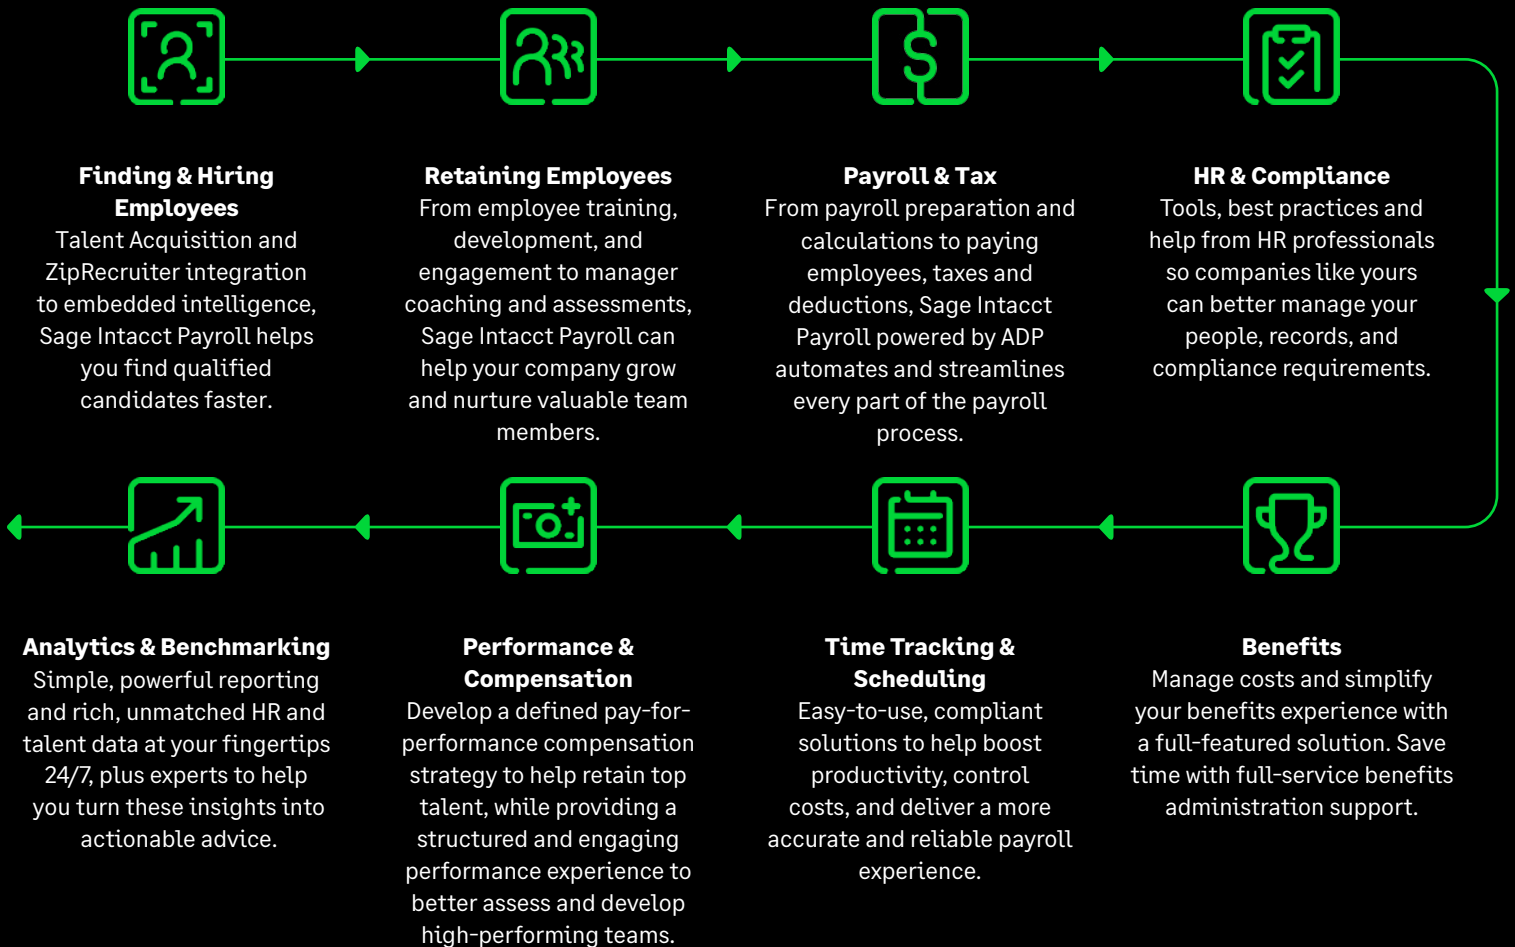

Empower all levels of your organization

Today's mid-sized companies are increasingly leveraging technology to integrate the right systems and support their growing HR challenges. Scalable solutions from Sage Intacct Payroll Powered by ADP help your company navigate the challenges of today's business environment and deliver an intuitive, streamlined experience at every step along your HR journey.