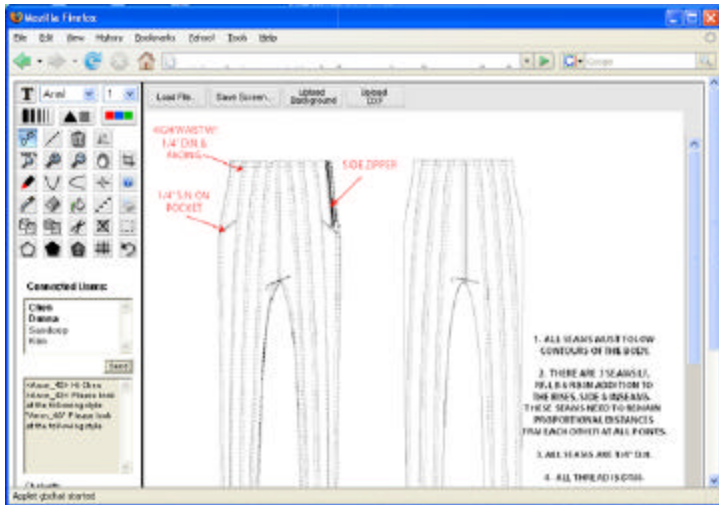

Connecting People with Process