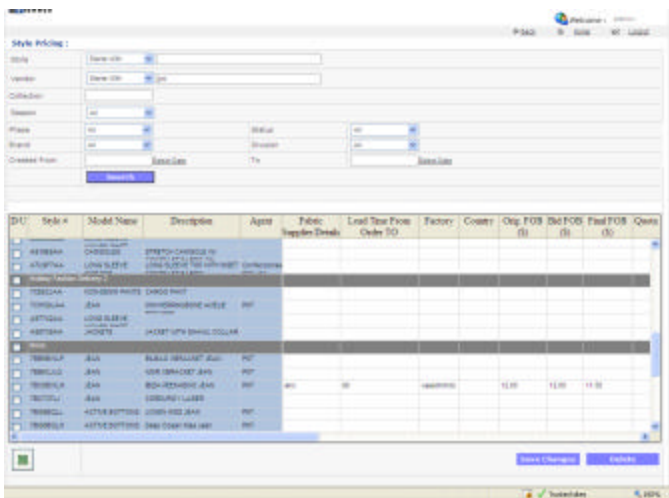

WebTech's powerful line sheet/catalog module enables salespeople to generate their own line sheets on the fly in minutes, and integrates seamlessly with our other modules to eliminate duplicate entries and wasted time uploading and re-uploading images.

Process Calendars Automatically calculate Time and Action dates.

WebTech's 100% browser based interface is fully Mac and PC compatible with both Firefox

and Internet Explorer compatibility.

Thanks to our powerful template based workflow engine, Sample logs, Licensing Approval and Lab dip spreadsheets are all obsolete.

Connecting People with Process

Style blogging with email integration and automatic change notification

WebTech WhiteBoard: Create Call-outs in WebTech and share your screen with vendors in real Time

User Friendly Pricing, Quotation Management, and Sample Tracking