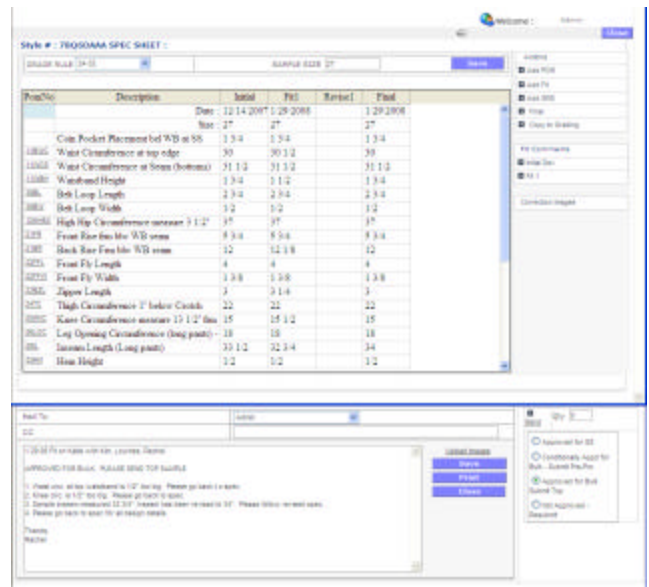

WebTech's powerful line sheet/catalog module enables salespeople to generate their own line sheets on the fly in minutes, and integrates seamlessly with our other modules to eliminate duplicate entries and wasted time uploading and re-uploading images.

Connecting People with Process

Style blogging with email integration and automatic change notification

WebTech WhiteBoard: Create Call-outs in WebTech and share your screen with vendors in real Time

User Friendly Pricing, Quotation Management, and Sample Tracking