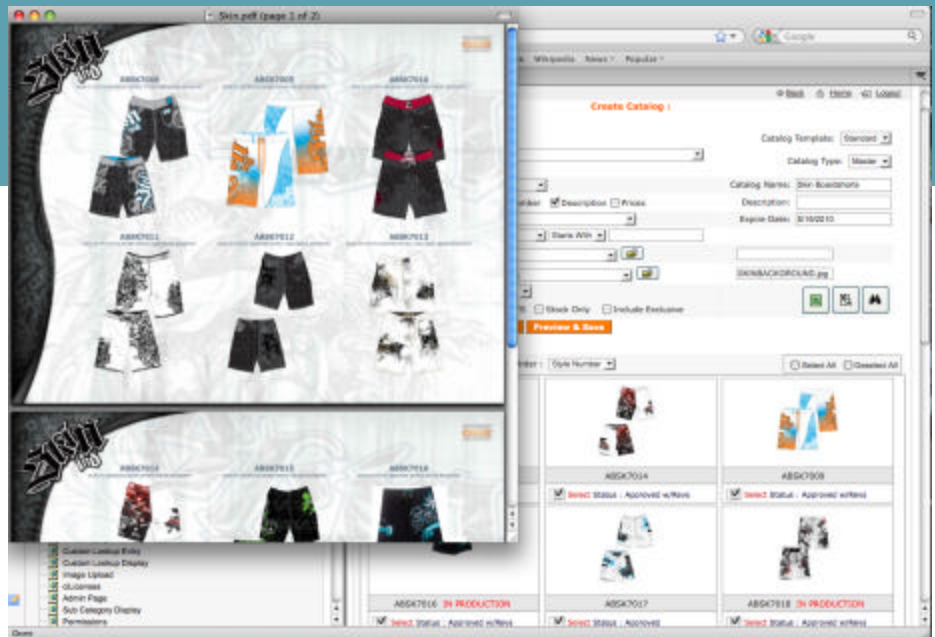

User Friendly Pricing, Quotation Management, and Sample Tracking

- **Reduced Product Development Costs**
- **Accelerated Time to Market**
- **Revision Management**
- **Electronically send Tech Packs Overseas**
- **Effortlessly create Catalogs and Line Sheets**
- **Manage Critical Deadlines with email alerts**
- **Collaborate with Colleagues and Suppliers in real time**
- **Style Comments and History Blogs**
- **Flexibility to fit your process today**
- **Scalable as your business grows**

Process Calendars Automatically calculate Time and Action dates.

WebTech's 100% browser based interface is fully Mac and PC compatible with both Firefox

and Internet Explorer compatibility.

Thanks to our powerful template based workflow engine, Sample logs, Licensing Approval and Lab dip spreadsheets are all obsolete.