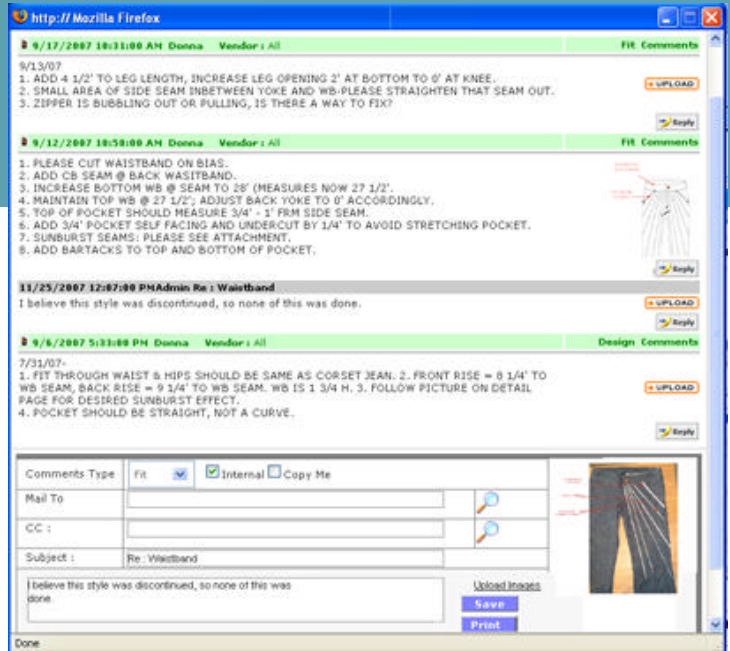

Connecting People with Process